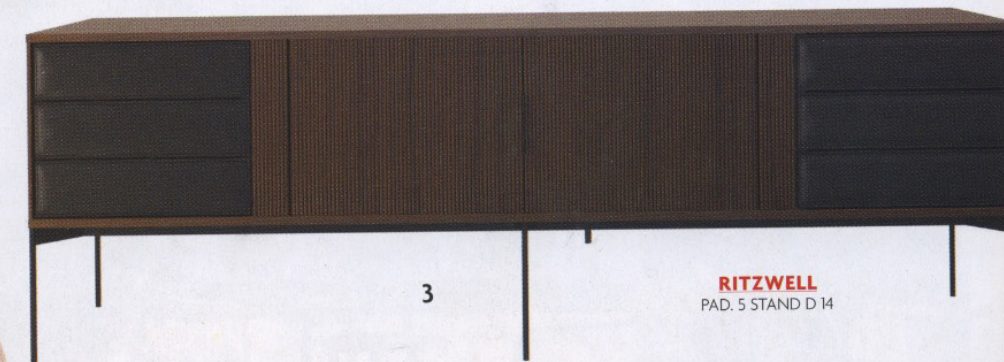

3

RITZWELL
PAD. 5 STAND D 14